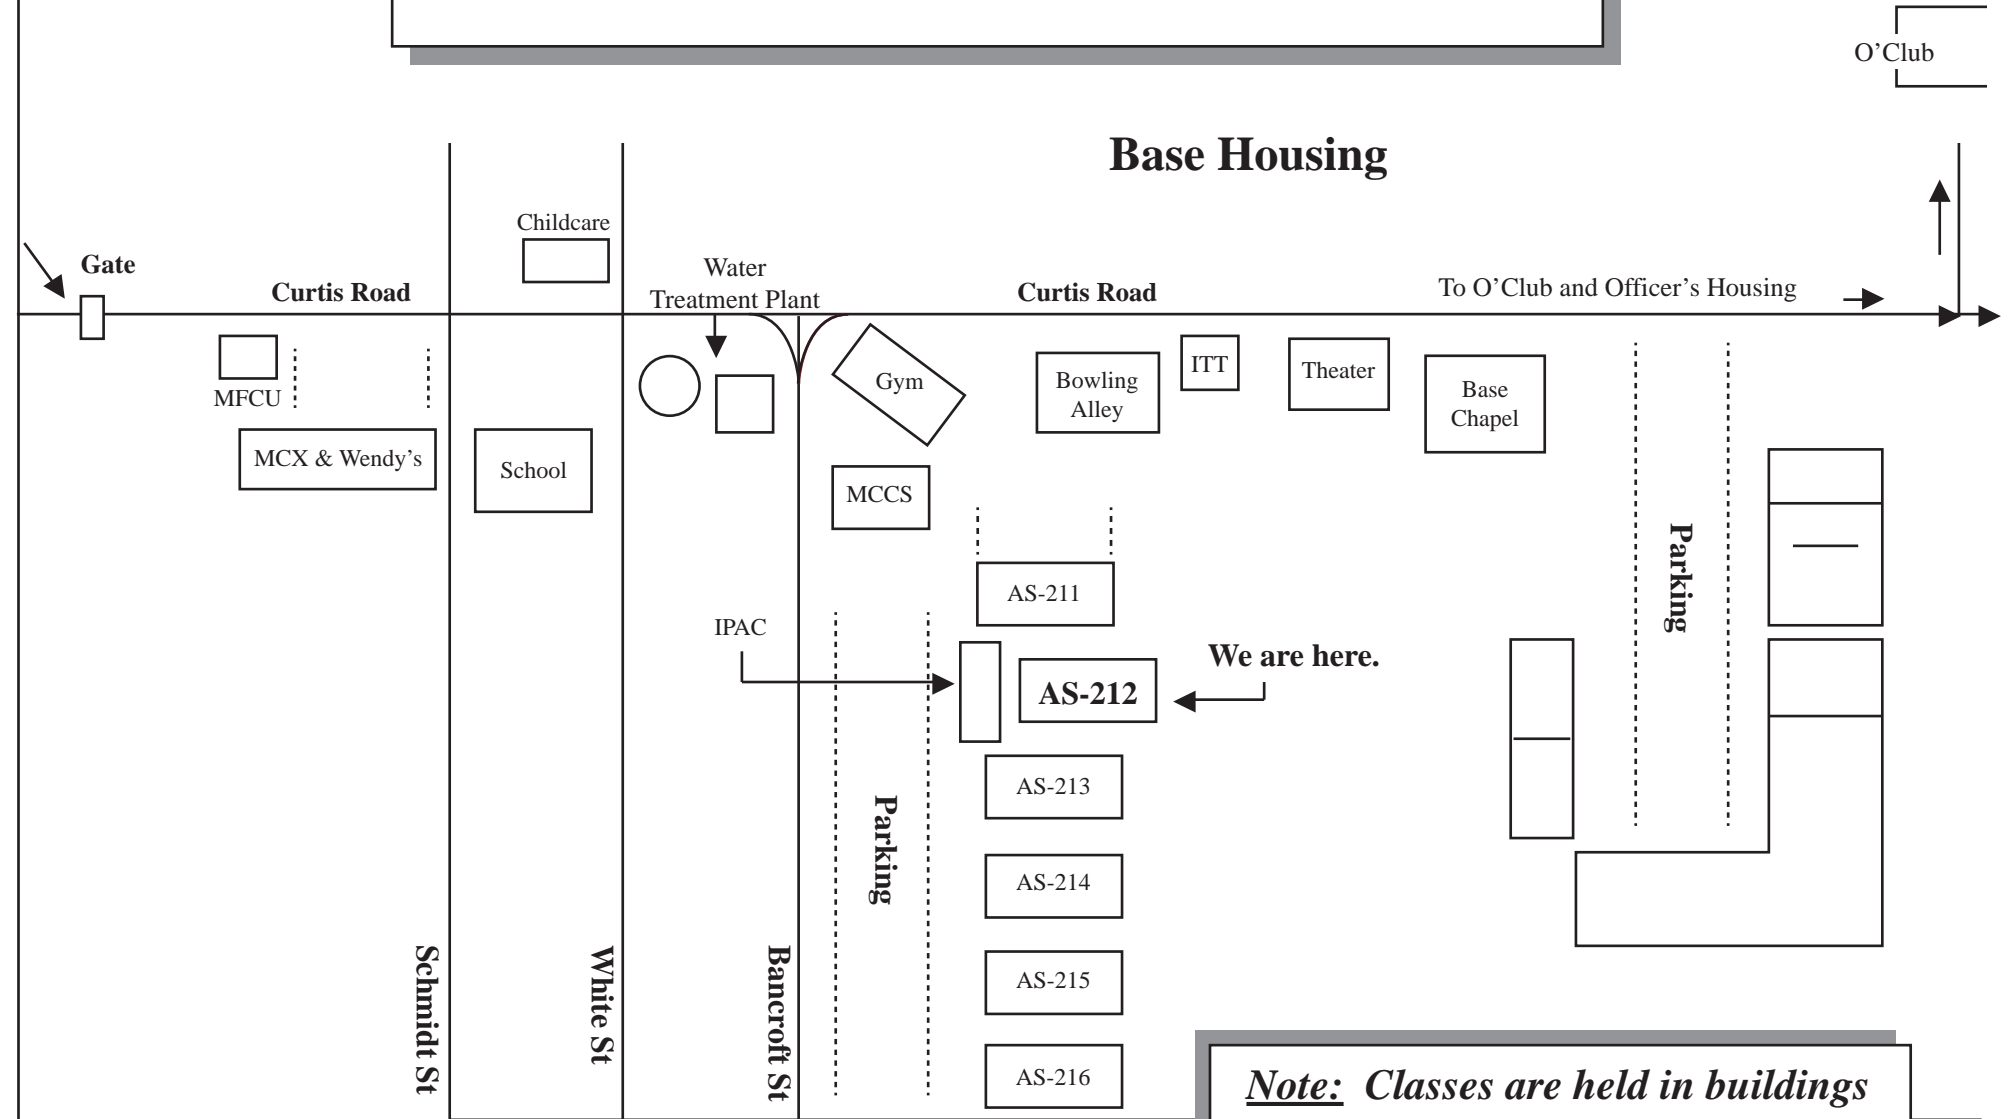

**COASTAL CAROLINA
COMMUNITY COLLEGE
MCAS NEW RIVER - BLDG AS-212 - RM 221A**

HWY 17 NORTH

HWY 17 SOUTH
to Wilmington

***Note: Classes are held in buildings
AS-212, AS-213***