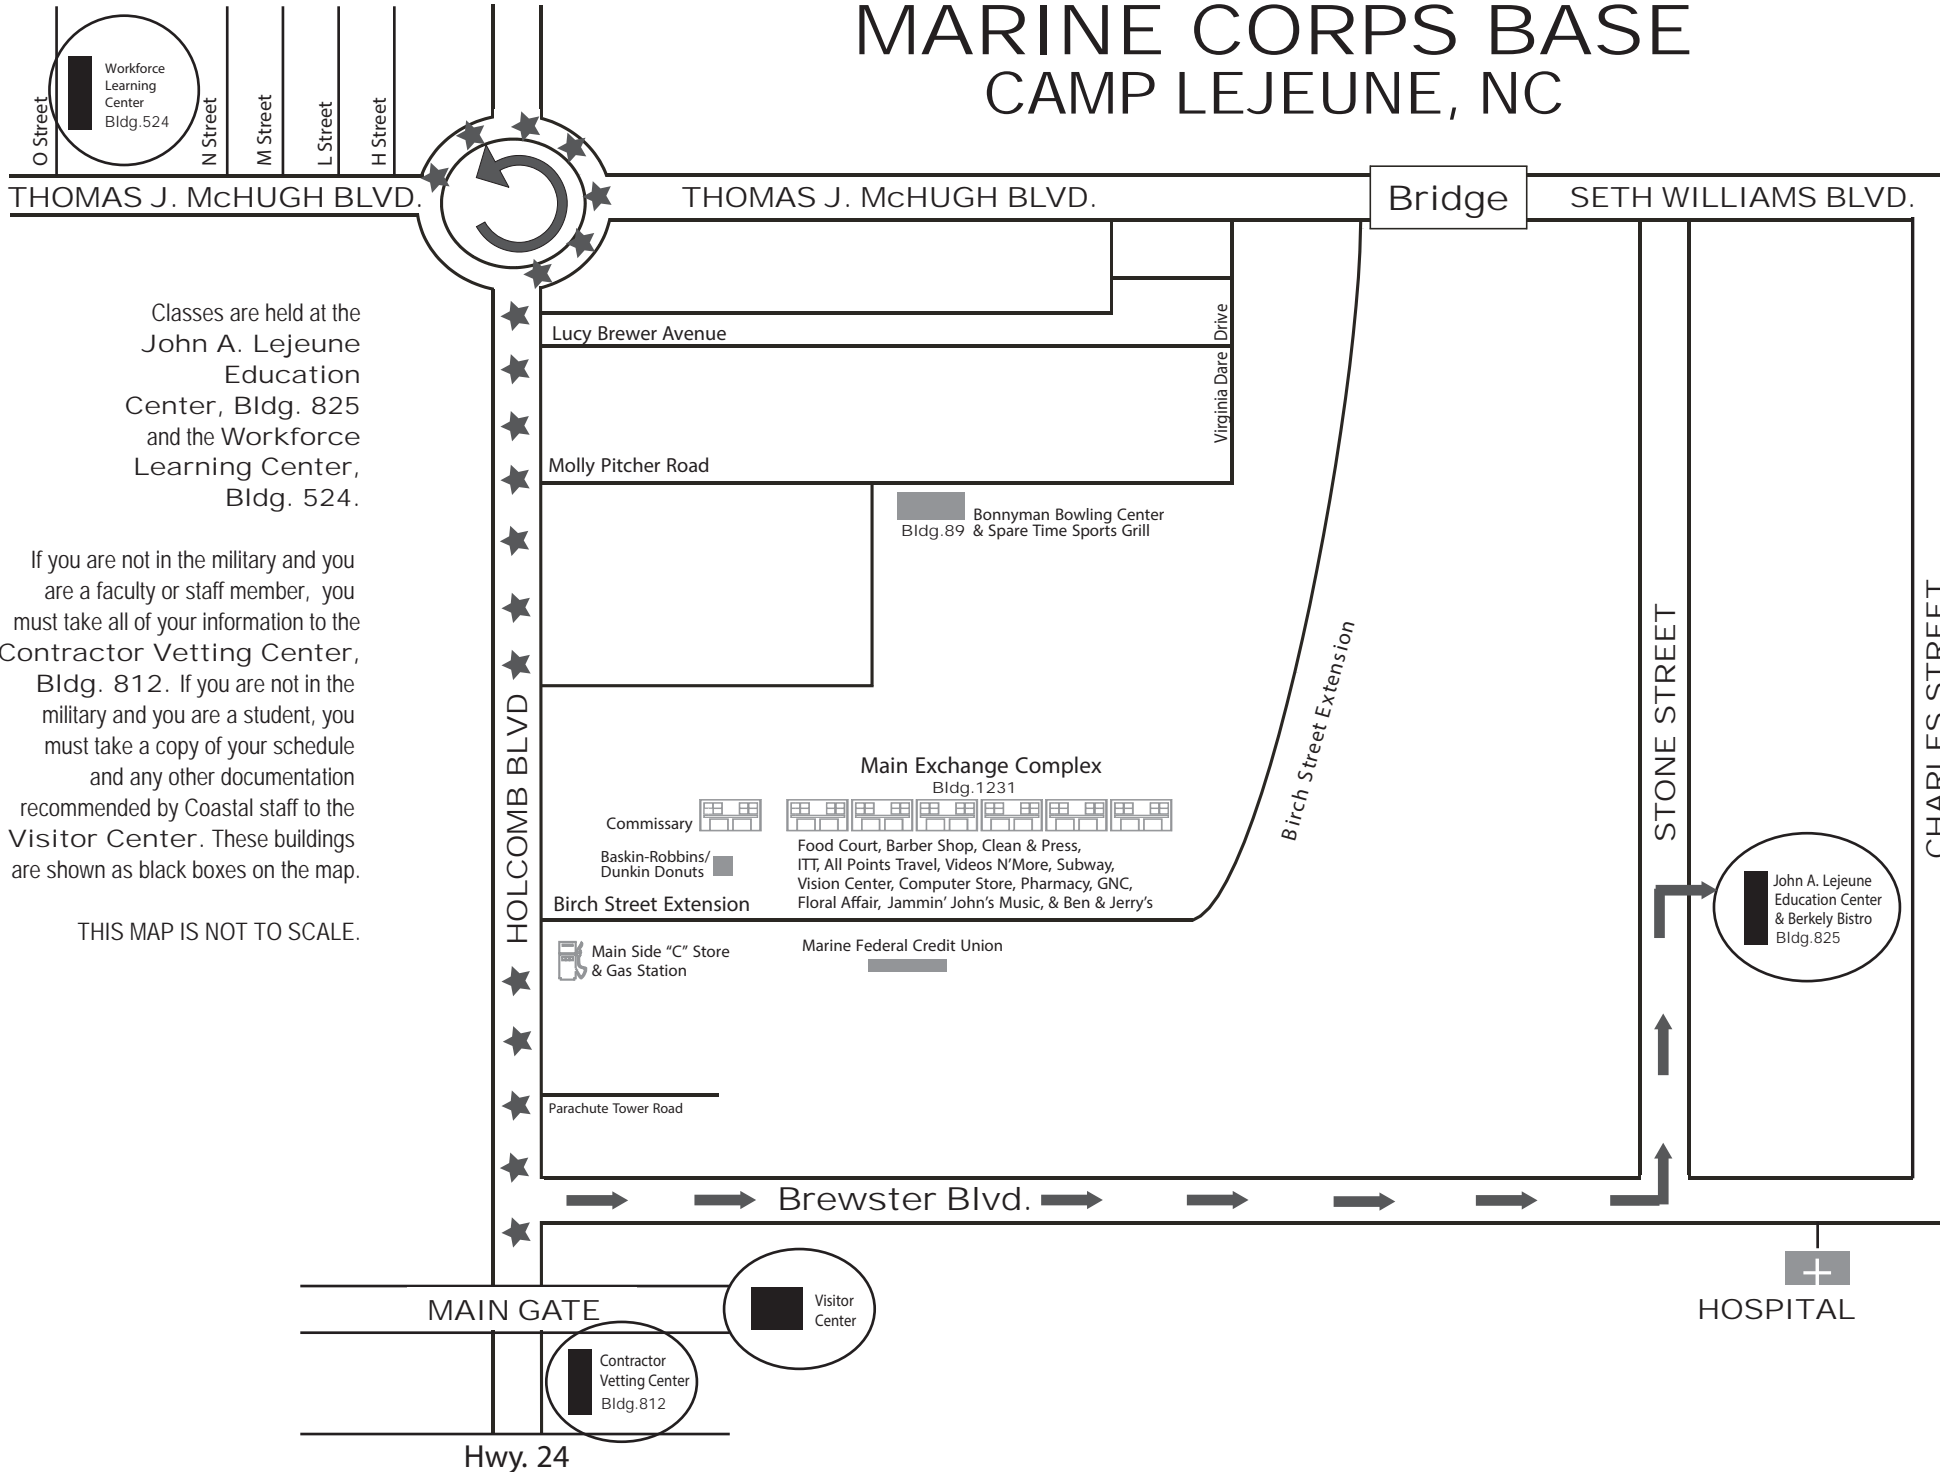

MARINE CORPS BASE CAMP LEJEUNE, NC

Classes are held at the John A. Lejeune Education Center, Bldg. 825 and the Workforce Learning Center, Bldg. 524.

If you are not in the military and you are a faculty or staff member, you must take all of your information to the Contractor Vetting Center, Bldg. 812. If you are not in the military and you are a student, you must take a copy of your schedule and any other documentation recommended by Coastal staff to the Visitor Center. These buildings are shown as black boxes on the map.

THIS MAP IS NOT TO SCALE.